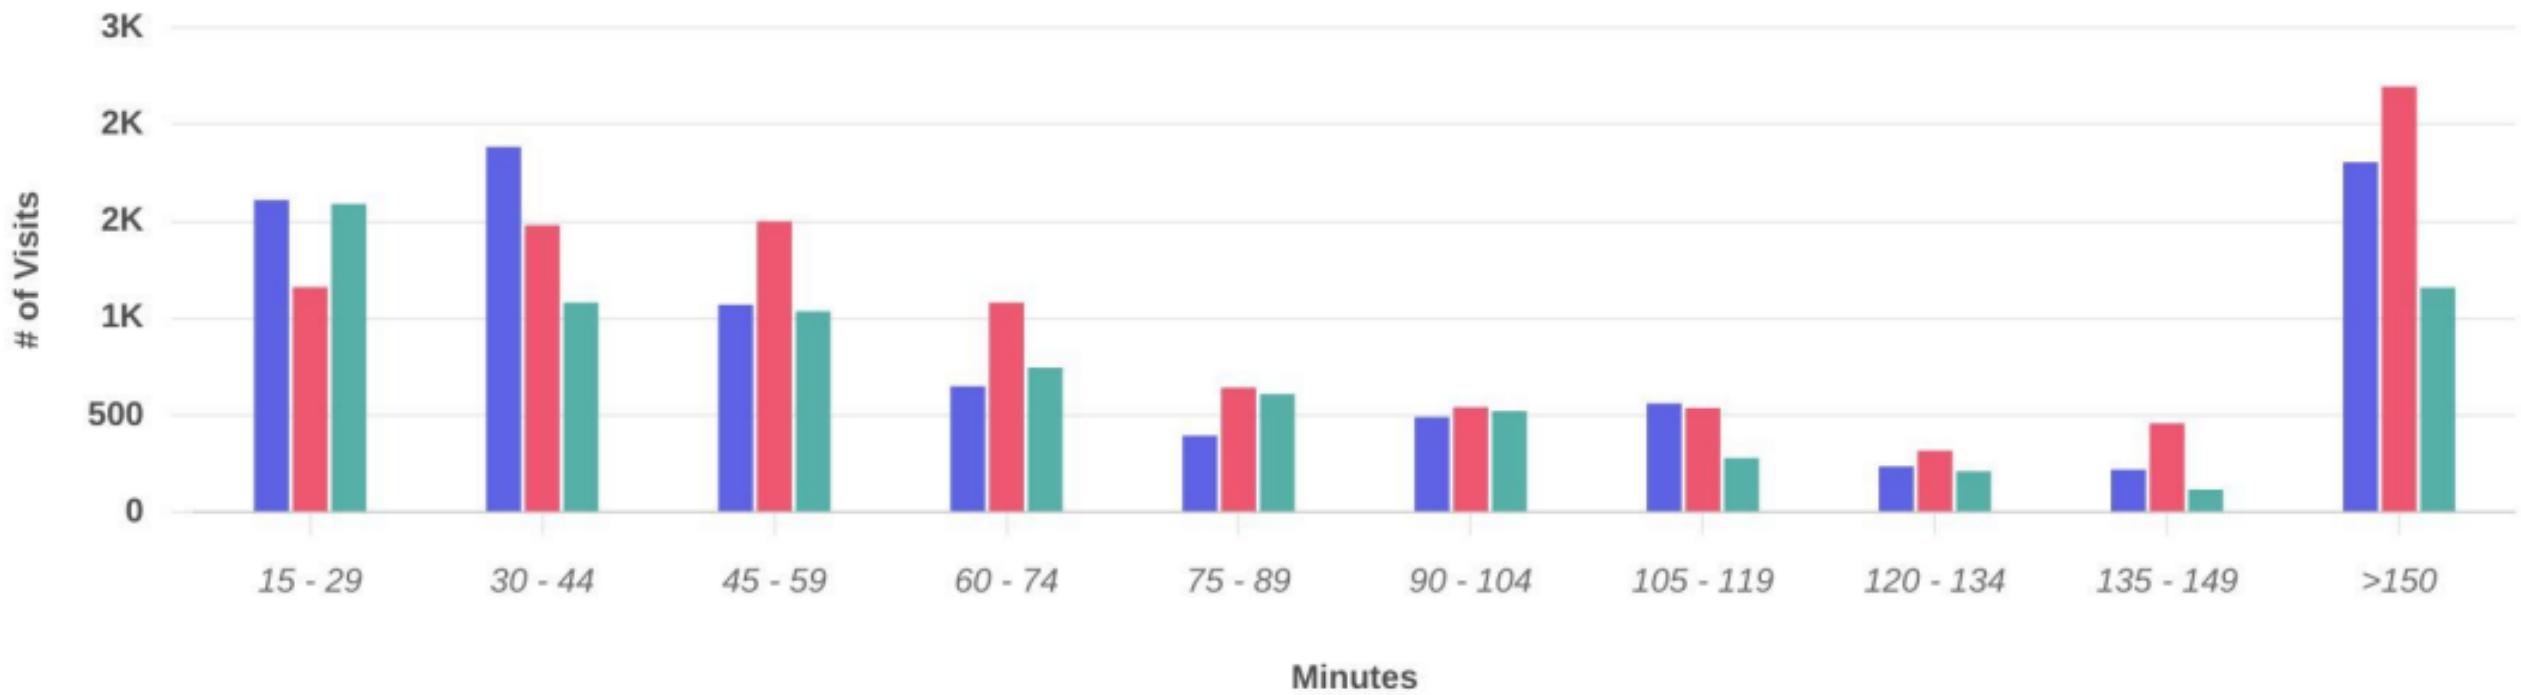

Length of Stay

Time Compare

Length of Stay

Downtown Avon
13 Genesee St, Avon, NY 14414

Downtown Avon
13 Genesee St, Avon, NY 14414

Downtown Avon
13 Genesee St, Avon, NY 14414

	Average	Median
●	119 min	54 min
●	122 min	69 min
●	116 min	59 min